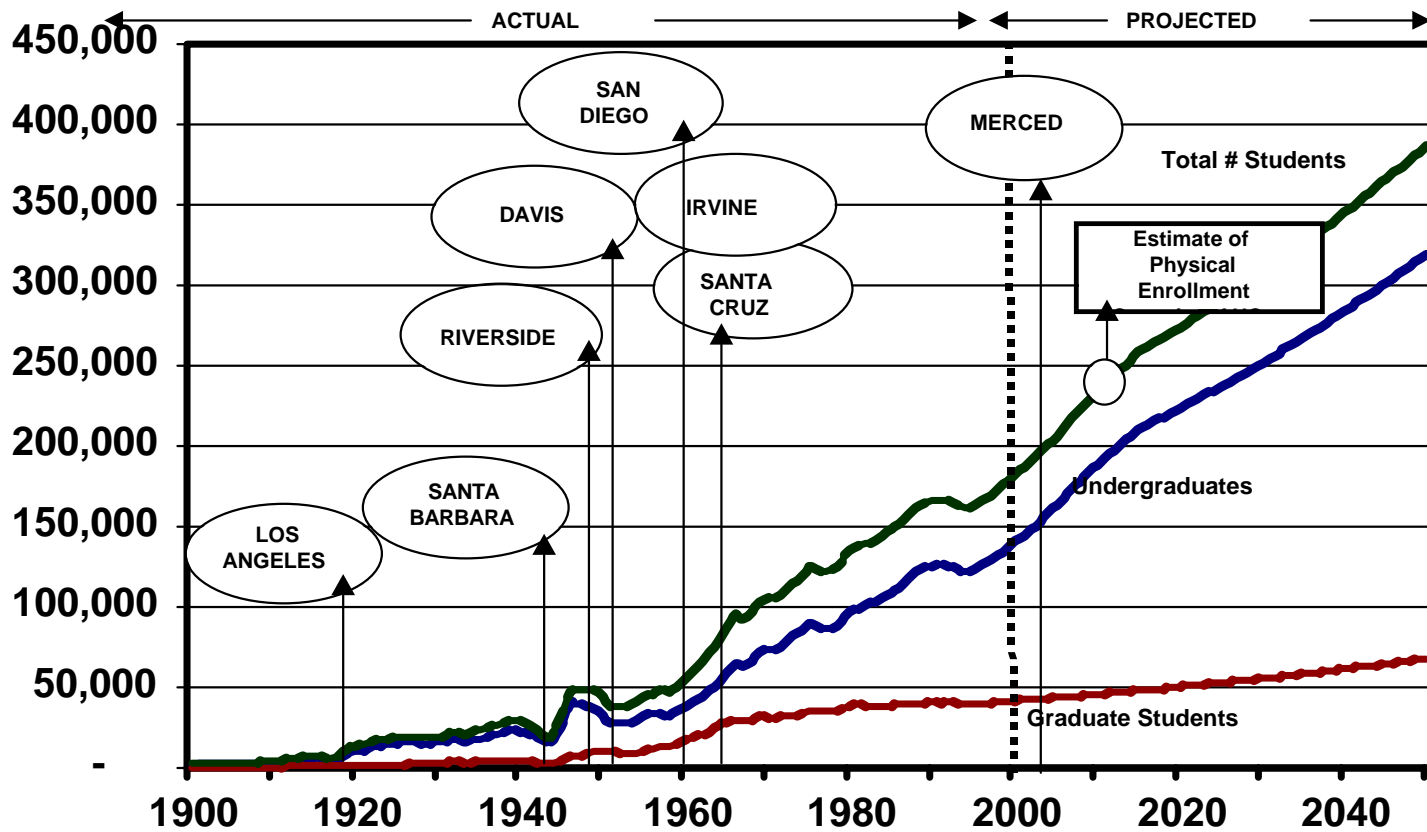

Chart 1 (Draft): JAD From Multi- to Meta-University

UNIVERSITY OF CALIFORNIA STUDENT ENROLLMENT AND NEW CAMPUSES: 1900 - PROJECTED 2050 (headcount)

**Chart 2 (Draft): JAD From Multi- to Meta-University**

### Chart 3 (Draft): JAD From Multi- to Meta-University

#### INCREASES IN UNIVERSITY OF CALIFORNIA FACULTY, GRADUATE AND UNDERGRADUATE STUDENTS: 1900 - PROJECTED 2050